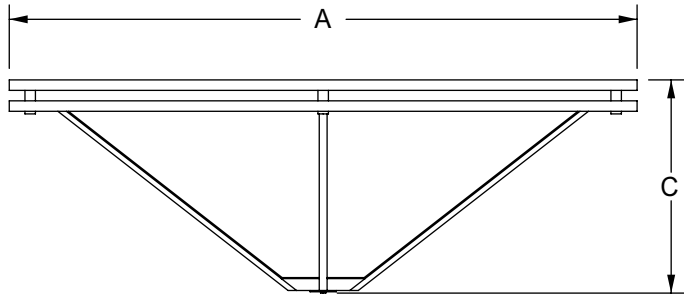

ROCKBRIDGE SERIES

CEILING FIXTURE C1800

Fixture Number:

C1800-24
24" A x 8" C

C1800-30
30" A x 10" C

Lamping:

C1800-24
I 4-60W A19
F 4-26W QD
FF 4-32W TT

C1800-30
I 4-75W A19
F 6-26W QD
FF 6-32W TT