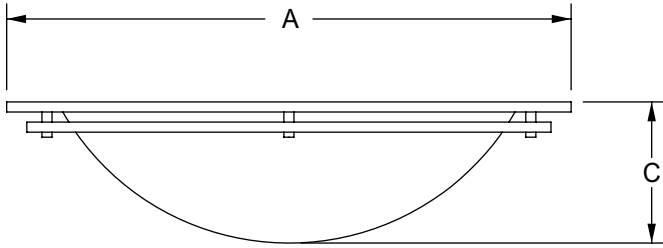

CHAUTAUGUA SERIES

CEILING FIXTURE C3900

Fixture Number:

C3900-22
22" A x 8" C

C3900-28
28" A x 10" C

Lamping:

C3900-22
I 4-60W A19
F 4-26W QD
FF 4-32W TT

C3900-28
I 4-75W A19
F 6-26W QD
FF 6-32W TT