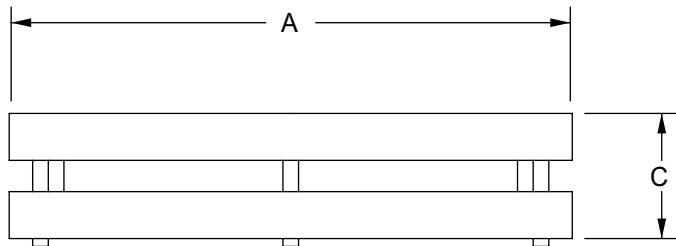

ARLINGTON SERIES

CEILING FIXTURE C5015

Fixture Number:

C5015-14
14" A x 4" C

C5015-18
18" A x 4" C

Lamping:

C5015-14
F 2-26W QD
FF 2-32W TT

C5015-18
F 3-26W QD
FF 3-32W TT