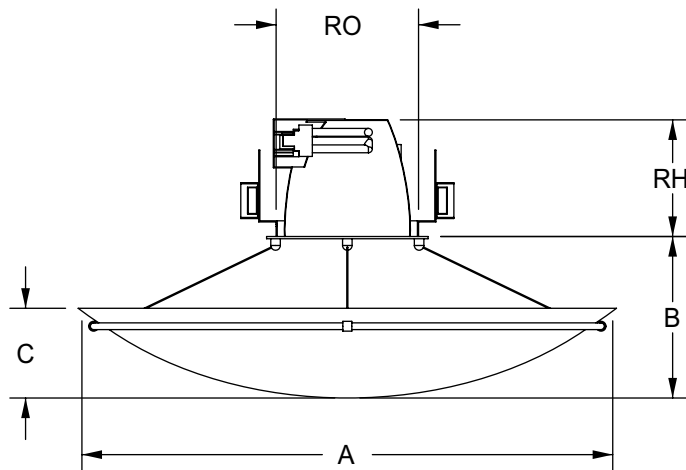

PULASKI III SERIES

CEILING FIXTURE C6684

Fixture Number:

C6684-24

24" A x 8" B X 4" C
RO- 8.5625"
RH- 8.3125"

Ceiling Cutout- 9.25"

C6684-30

30" A x 9" B x 5" C
RO- 11.5"
RH- 9.75"

Ceiling Cutout- 12.125"

Lamping:

C6684-24

F 2-26W TT
FF 2-42W TT

C6684-30

F 2-57W TT
FF 1-70W TT

Voltage:

1 120v
2 277v

MB1-25" Tru-Lock Grid Bar Hangers.
MB2-52" C-Channel Bar Hangers.
MB3-28" C-Channel Bar Hangers.
MB4-27" Linear Bar Hangers

Project:

Quantity: Type:

Modifications:

Specification:

(Fixture Number)

(Lamping)

(Voltage)