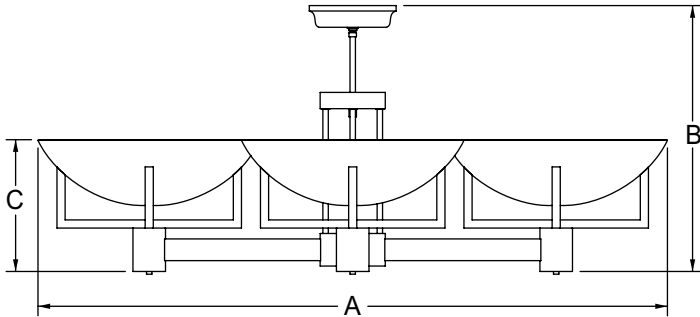

FRANKLIN SERIES

PENDANT FIXTURE CH1550

CAMMAN
INDUSTRIES, INC.

Fixture Number:

CH1550-48

48" A x 24" B x 12" C

CH1550-70

70" A x 36" B x 14" C