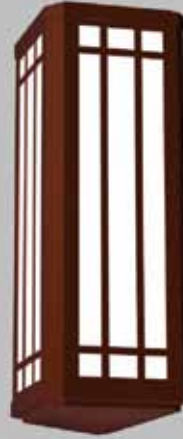

# CRUZ SERIES

## WALL FIXTURE OW776

**Fixture Number:**  
**OW776-30**  
 12.35" A x 30" B x 6.5" D  
 MC 15"

**Lamping:**  
**OW776-30**  
**F** 2-40W BX  
**FF** 2-55W BX

**Voltage:**  
**1** 120v  
**2** 277v

**Lens Options:**  
**WA** White Acrylic  
**WS** White Alabaster Acrylic  
**FA** Beige Alabaster Acrylic  
**GR** Grey Alabaster Acrylic  
**CA** Custom Acrylic (see pg 398)  
**HPA** Hand Painted Acrylic