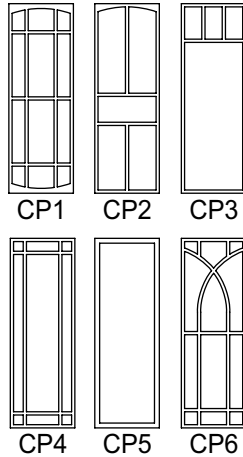

## WALL FIXTURE OW776

**Fixture Number:**  
**OW776-30**  
 12.35" A x 30" B x 6.5" D  
 MC 15"

**Lamping:**  
**OW776-30**  
**F** 2-40W BX  
**FF** 2-55W BX

**Voltage:**  
**1** 120v  
**2** 277v

**Lens Options:**  
**WA** White Acrylic  
**WS** White Alabaster Acrylic  
**FA** Beige Alabaster Acrylic  
**GR** Grey Alabaster Acrylic  
**CA** Custom Acrylic (see pg 398)  
**HPA** Hand Painted Acrylic