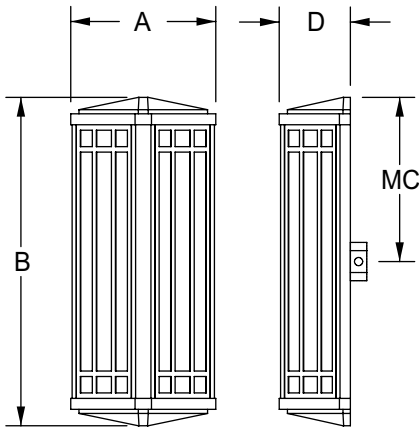

## WALL FIXTURE OW776

**Fixture Number:**  
**OW776-30**  
 12.35" A x 30" B x 6.5" D  
 MC 15"

**Lamping:**  
**OW776-30**  
**F** 2-40W BX  
**FF** 2-55W BX

**Voltage:**  
**1** 120v  
**2** 277v

**Lens Options:**  
**WA** White Acrylic  
**WS** White Alabaster Acrylic  
**FA** Beige Alabaster Acrylic  
**GR** Grey Alabaster Acrylic  
**CA** Custom Acrylic (see pg 398)  
**HPA** Hand Painted Acrylic