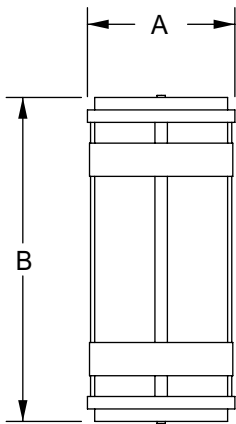

## WALL FIXTURE OW928

**Fixture Number:**  
**OW928-20**  
 8.75" A x 19.5" B x 12" D

**Lamping:**  
**OW928-20**  
**F** 2-32W TT  
**FF** 2-27W BX

**Voltage:**  
**1** 120v  
**2** 277v

**Lens Options:**  
**WA** White Acrylic  
**WS** White Alabaster Acrylic  
**FA** Beige Alabaster Acrylic  
**GR** Grey Alabaster Acrylic  
**CA** Custom Acrylic (see pg 398)  
**HPA** Hand Painted Acrylic