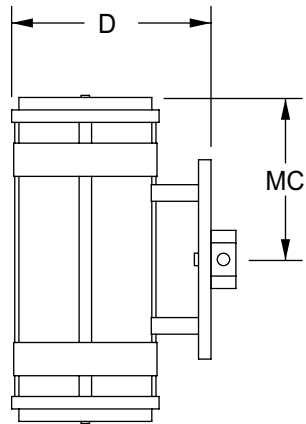

## WALL FIXTURE OW928

**Fixture Number:**  
**OW928-20**  
 8.75" A x 19.5" B x 12" D

**Lamping:**  
**OW928-20**  
**F** 2-32W TT  
**FF** 2-27W BX

**Voltage:**  
**1** 120v  
**2** 277v

**Lens Options:**  
**WA** White Acrylic  
**WS** White Alabaster Acrylic  
**FA** Beige Alabaster Acrylic  
**GR** Grey Alabaster Acrylic  
**CA** Custom Acrylic (see pg 398)  
**HPA** Hand Painted Acrylic