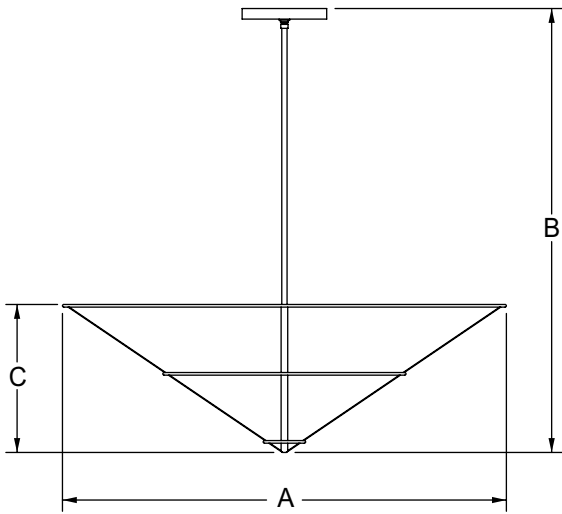

GALLIA SERIES

PENDANT FIXTURE P1239

Fixture Number:

P1239-24
24" A x 24" B x 8" C

P1239-30
30" A x 30" B x 9" C

P1239-36
36" A x 36" B x 11" C

P1239-42
42" A x 42" B x 14" C

Lamping: