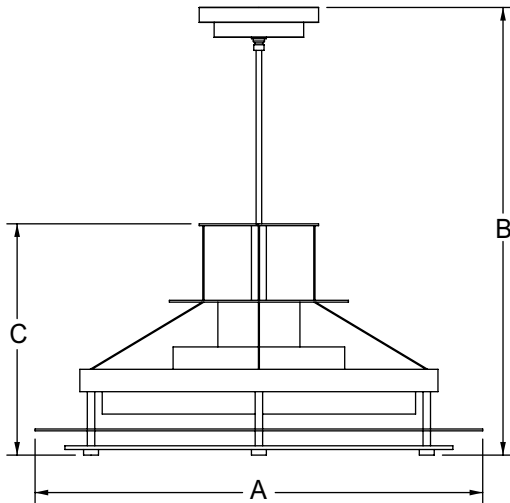

BELMONT SERIES

PENDANT FIXTURE P2880

CAMMAN
INDUSTRIES, INC.

Fixture Number:

P2880-24
24" A x 24" B x 13" C

P2880-30
30" A x 30" B x 15.5" C

P2880-36
36" A x 36" B x 16.5" C

P2880-42
42" A x 42" B x 17.5" C