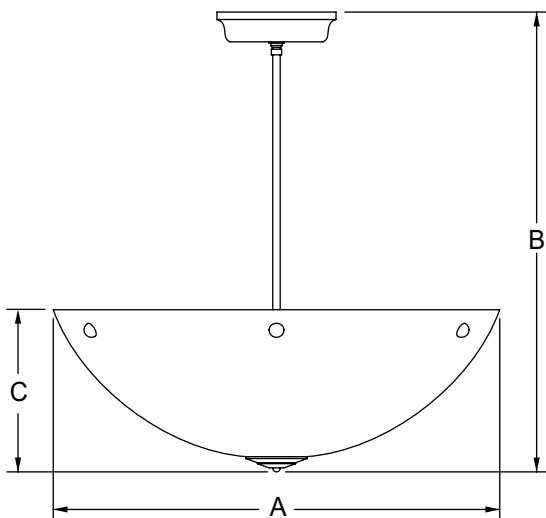

CAMMERON SERIES

PENDANT FIXTURE P6500

Fixture Number:

P6500-24

24" A x 24" B x 9.5" C

P6500-30

30" A x 30" B x 10" C

P6500-36

36" A x 36" B x 11" C

P6500-42

42" A x 42" B x 12" C

Lamping:

P6500-24

I 4-60W A19

F 4-26W QD

FF 6-26W QD