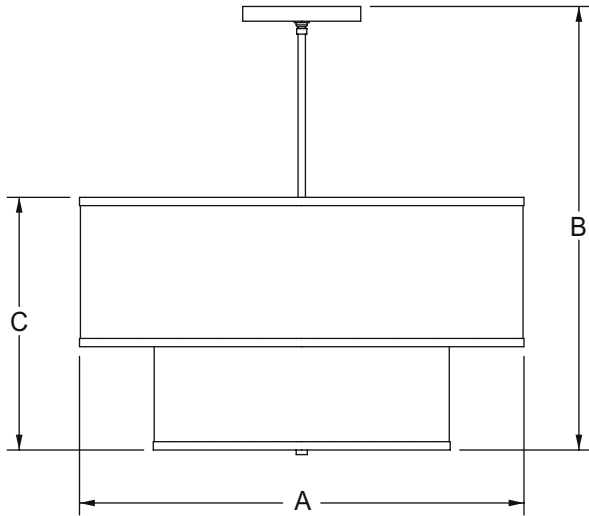

ATHENS SERIES

PENDANT FIXTURE P8000

CAMMAN
INDUSTRIES, INC.

Fixture Number:

P8000-24

24" A x 24" B x 13" C

P8000-30

30" A x 30" B x 17" C

P8000-36

36" A x 36" B x 21" C

P8000-42

42" A x 42" B x 24" C

Lamping:

P8000-24

F 6-26W QD

FF 6-32W TT